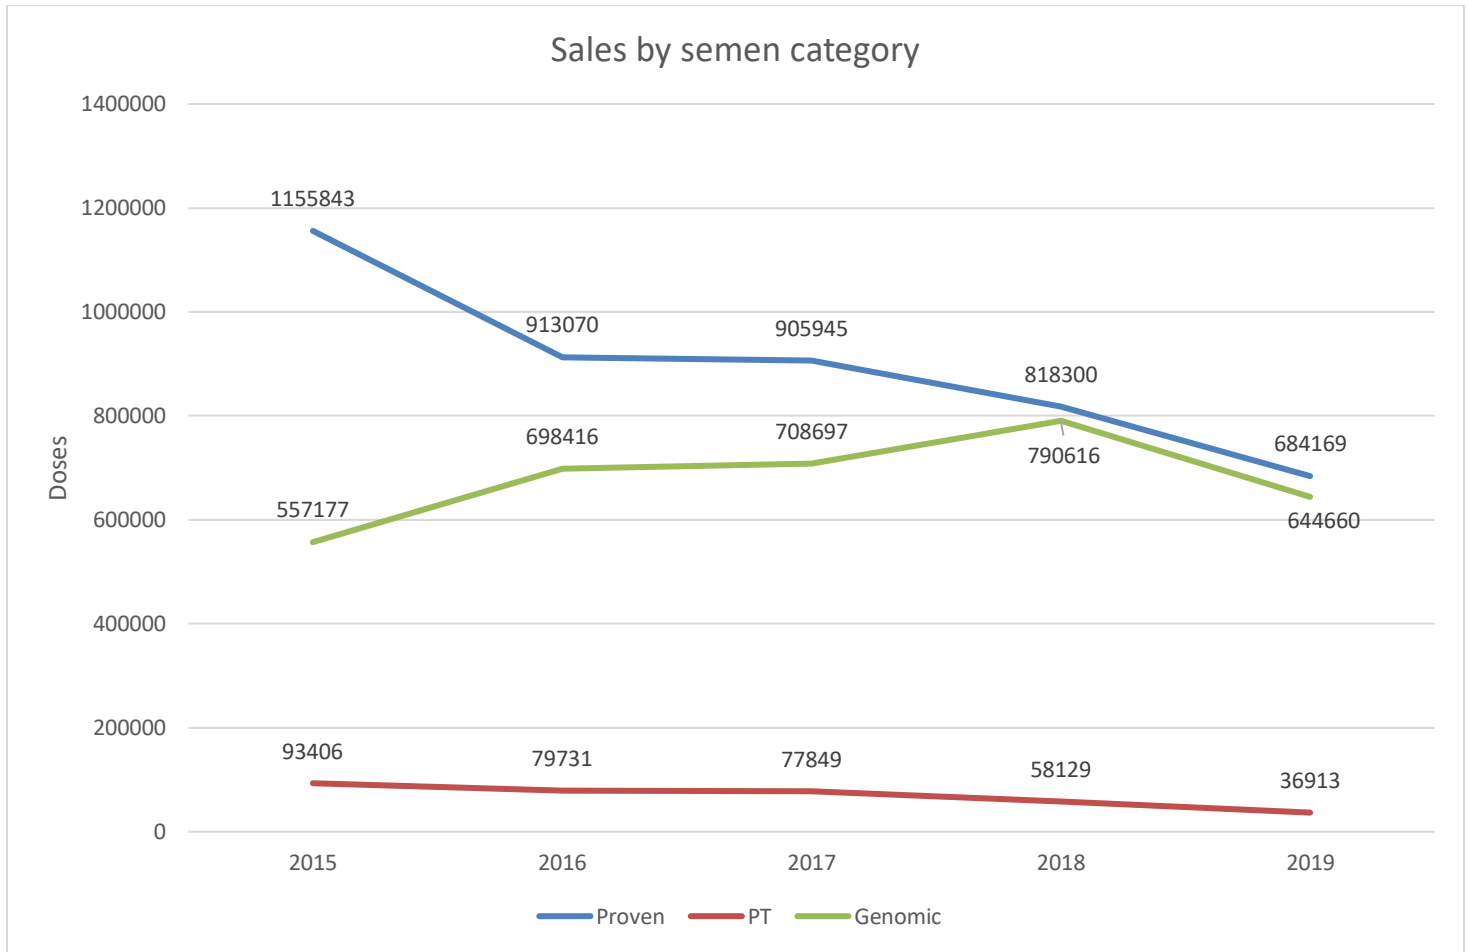

Dairy Semen Sales by Category

Information Supplied by:

National Herd Improvement Association of Australia Inc. Tel: 1300 844 220 Email: sara@nhia.org.au