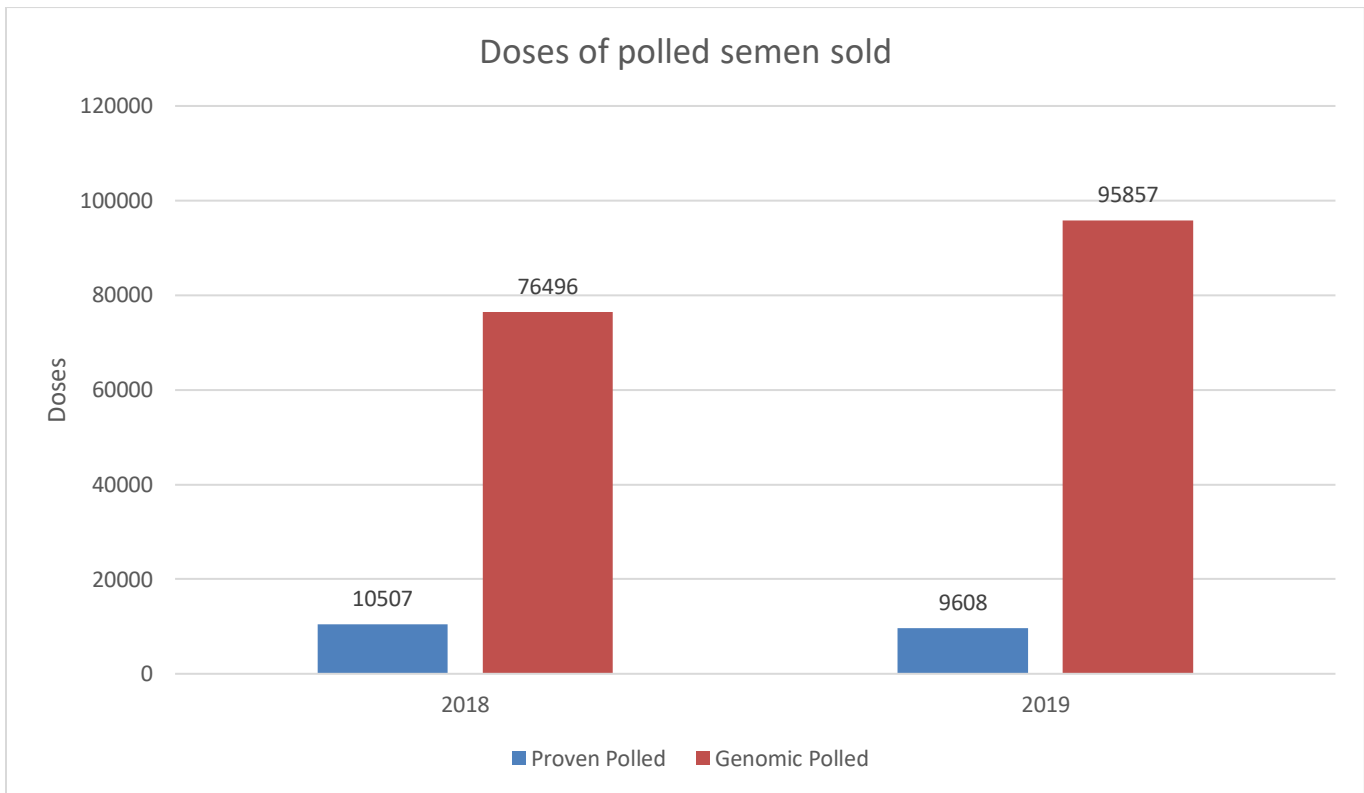

Doses of polled semen sold

Information Supplied by:

National Herd Improvement Association of Australia Inc. Tel: 1300 844 220 Email: sara@nhia.org.au