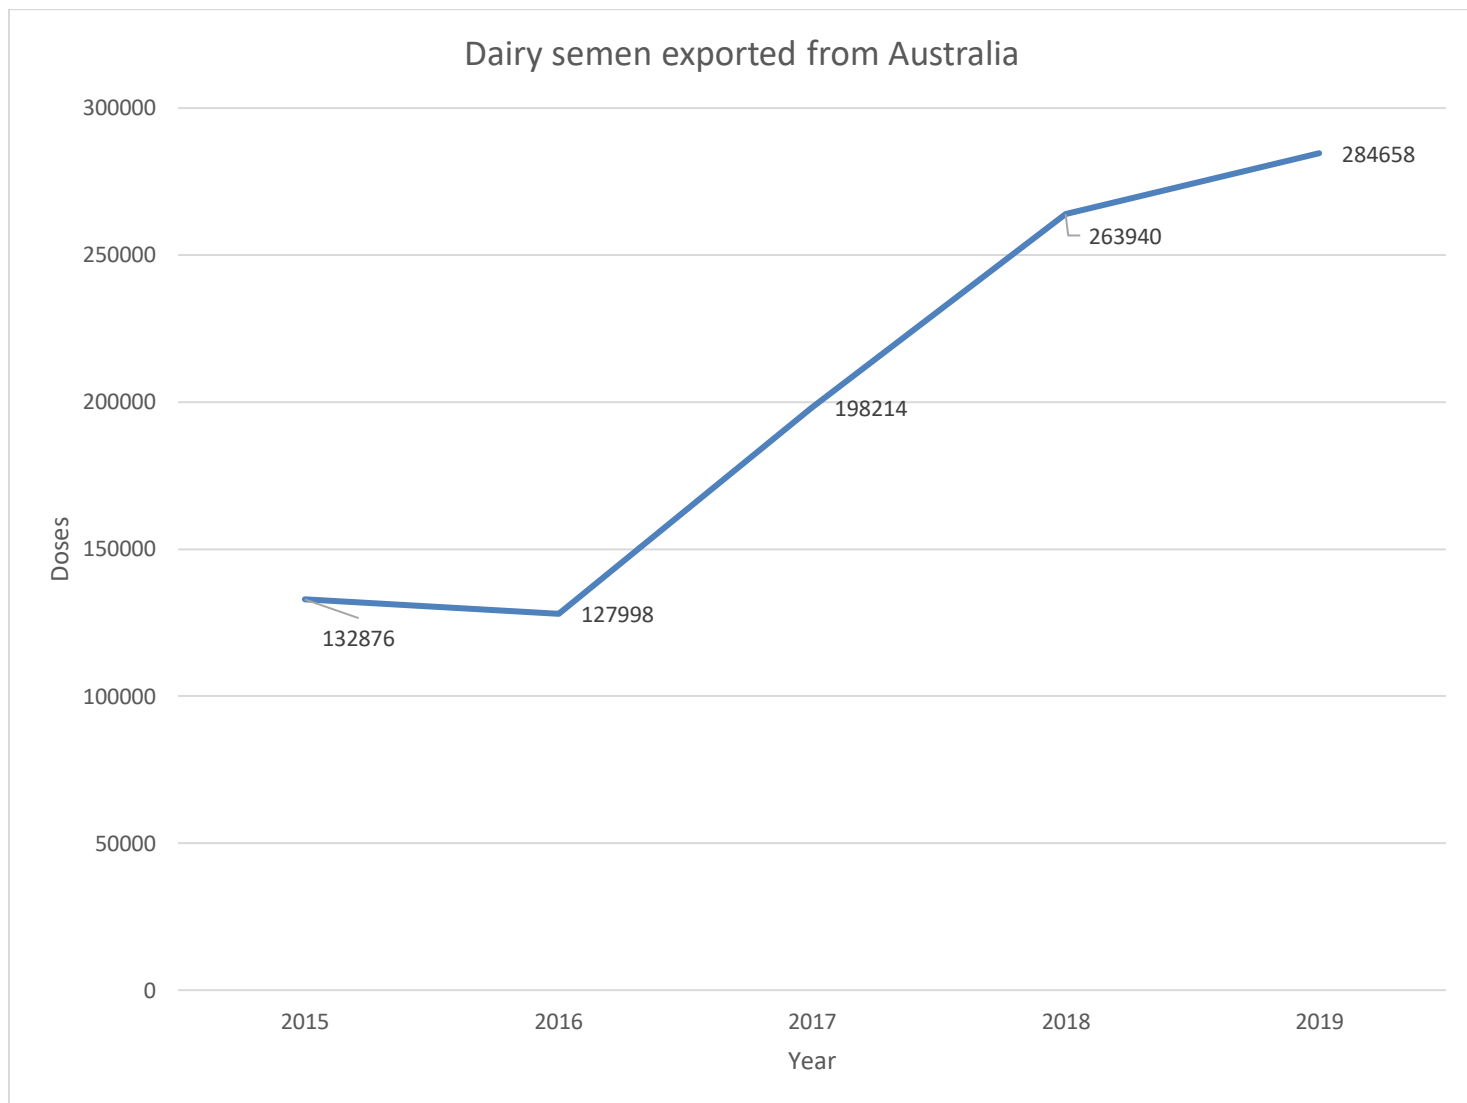

Dairy Semen Exported from Australia

Information Supplied by:

National Herd Improvement Association of Australia Inc. Tel: 1300 844 220 Email: sara@nhia.org.au