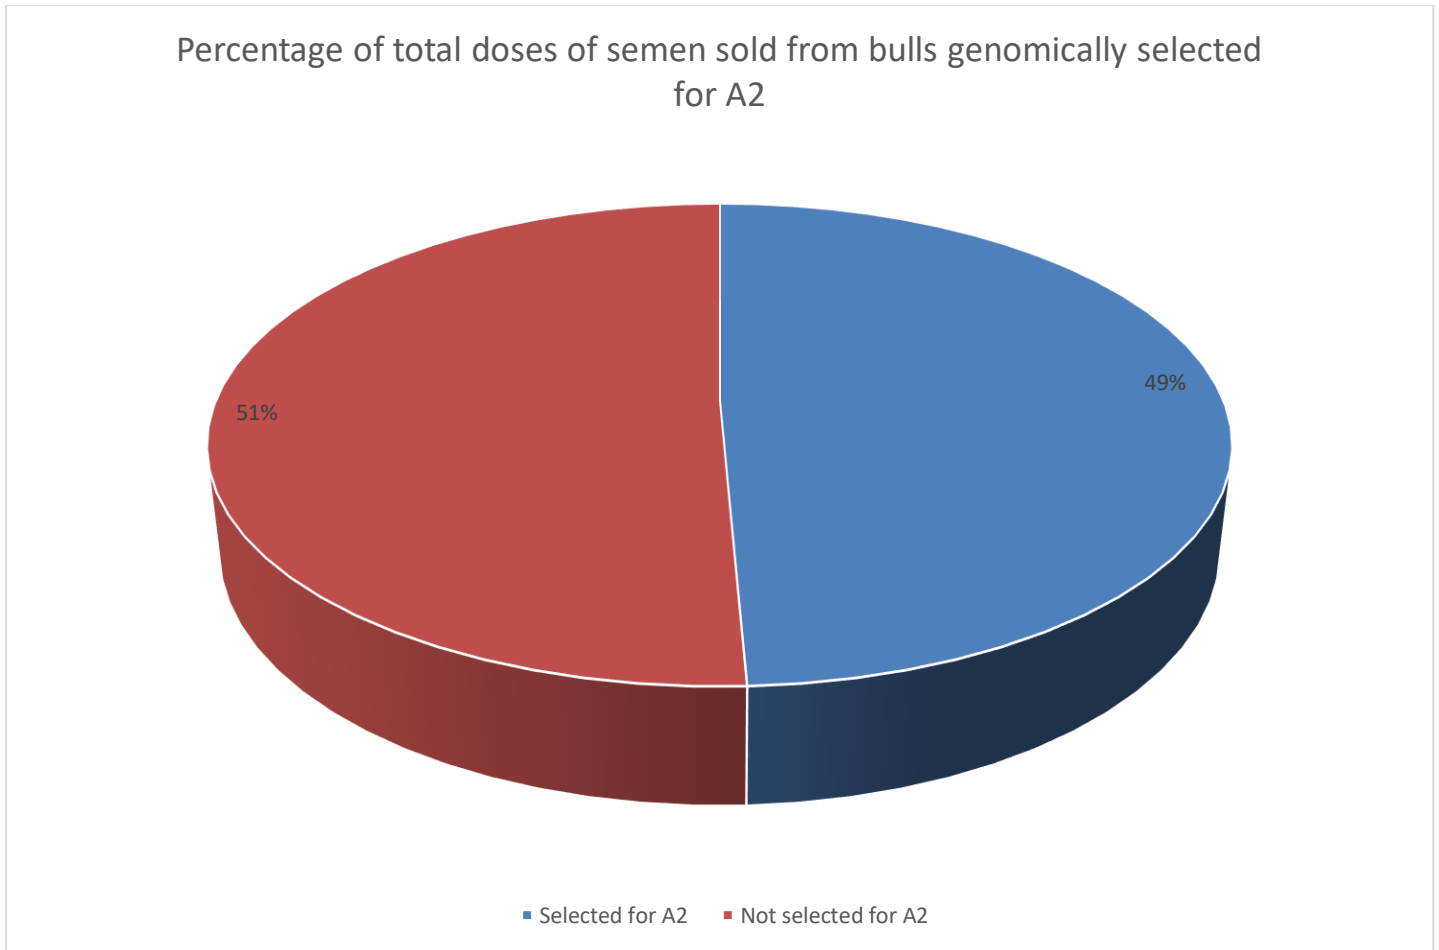

Percentage of total doses of semen sold from bulls genomically selected for A2

Information Supplied by:

National Herd Improvement Association of Australia Inc. Tel: 1300 844 220 Email: sara@nhia.org.au