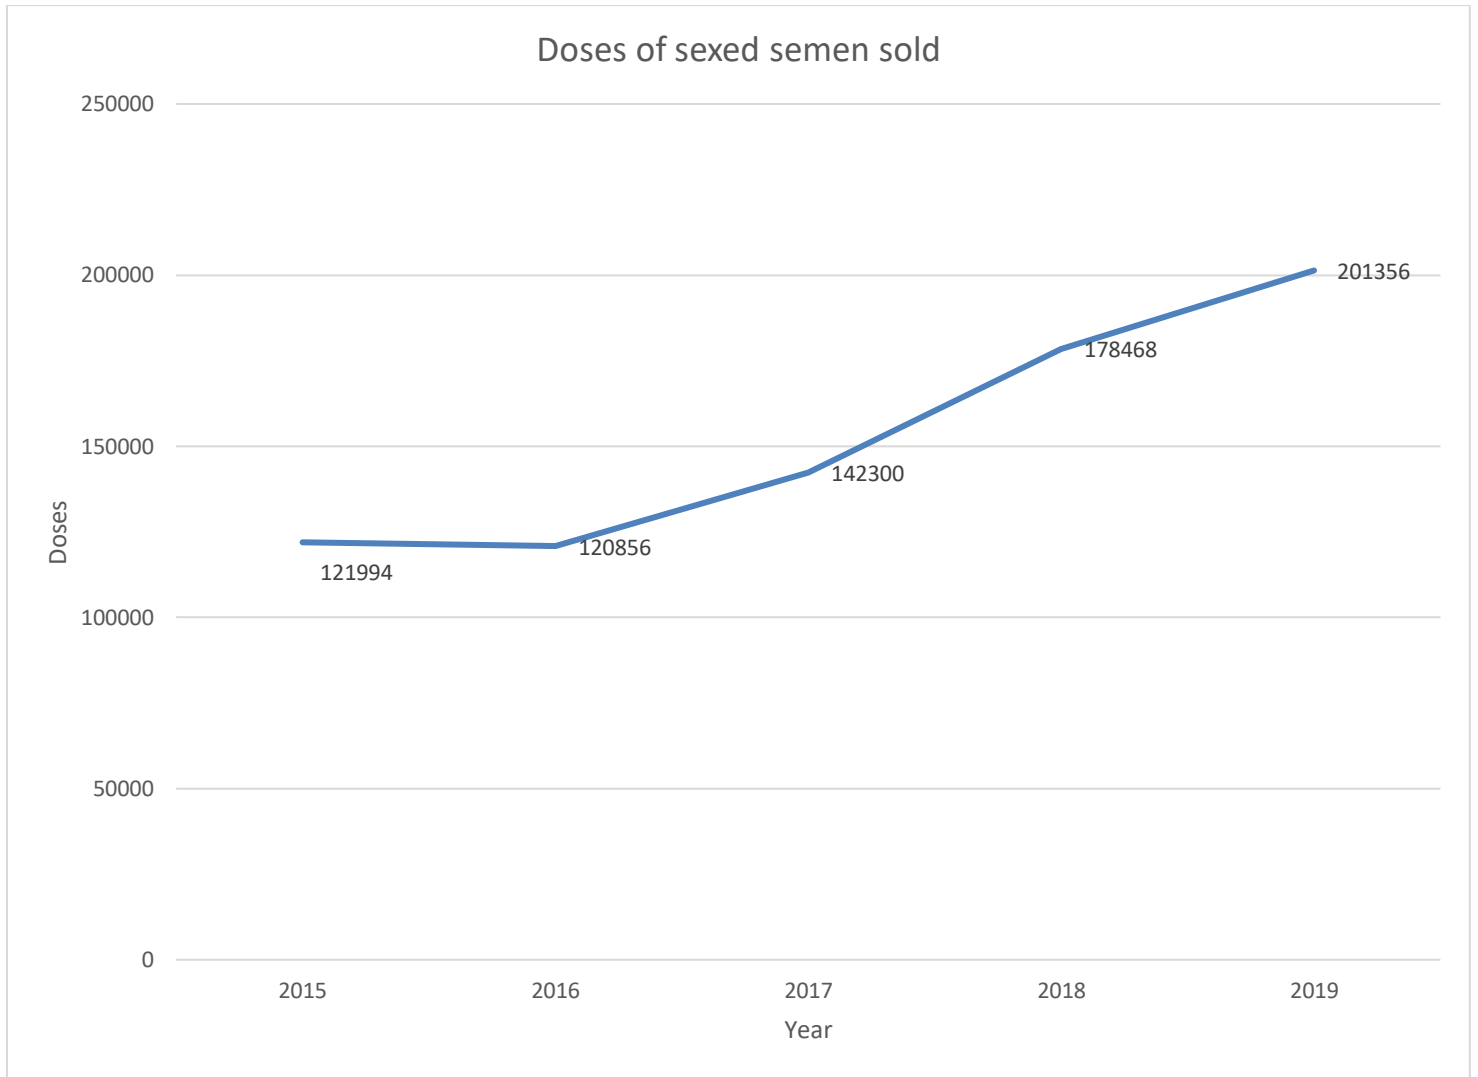

Doses of Sexed Semen Sold (Genmoic | Proven | Fresh | Frozen)

Information Supplied by:

National Herd Improvement Association of Australia Inc. Tel: 1300 844 220 Email: sara@nhia.org.au