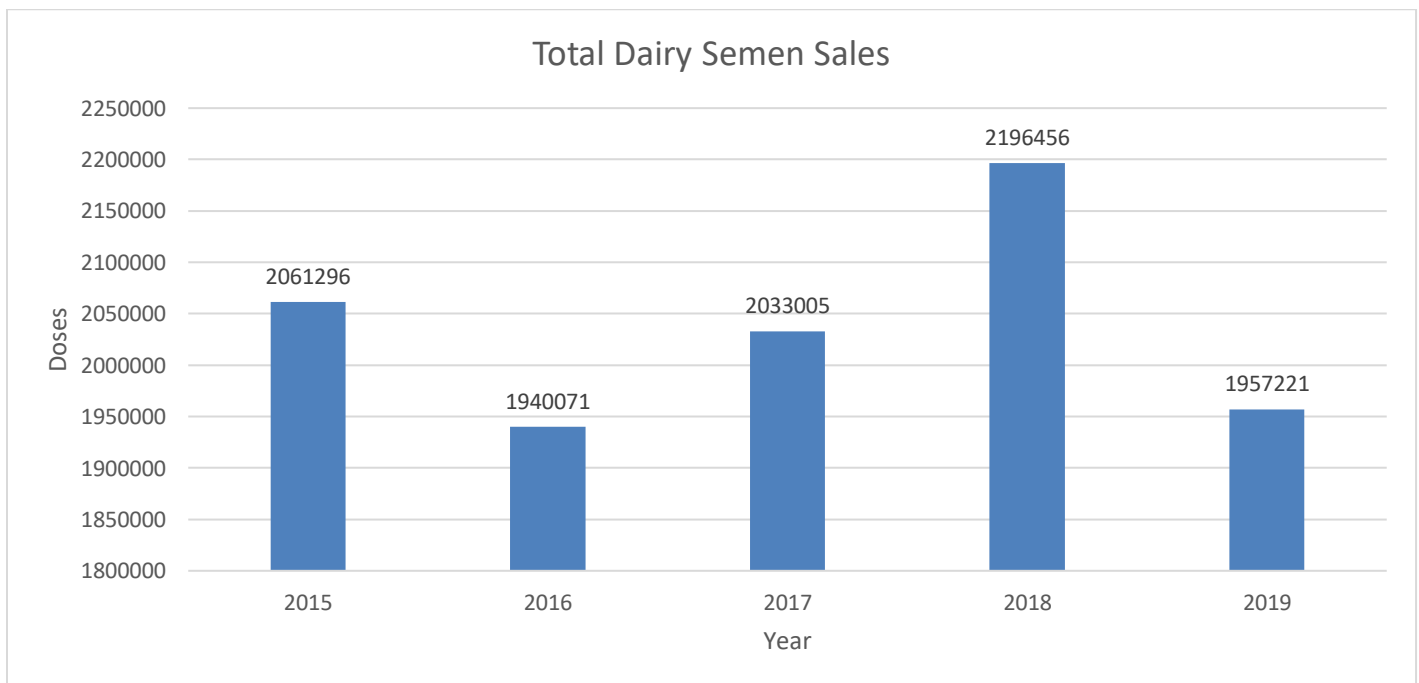

Total Dairy Semen Sales Domestic & Export

Information Supplied by:

National Herd Improvement Association of Australia Inc. Tel: 1300 844 220 Email: sara@nhia.org.au