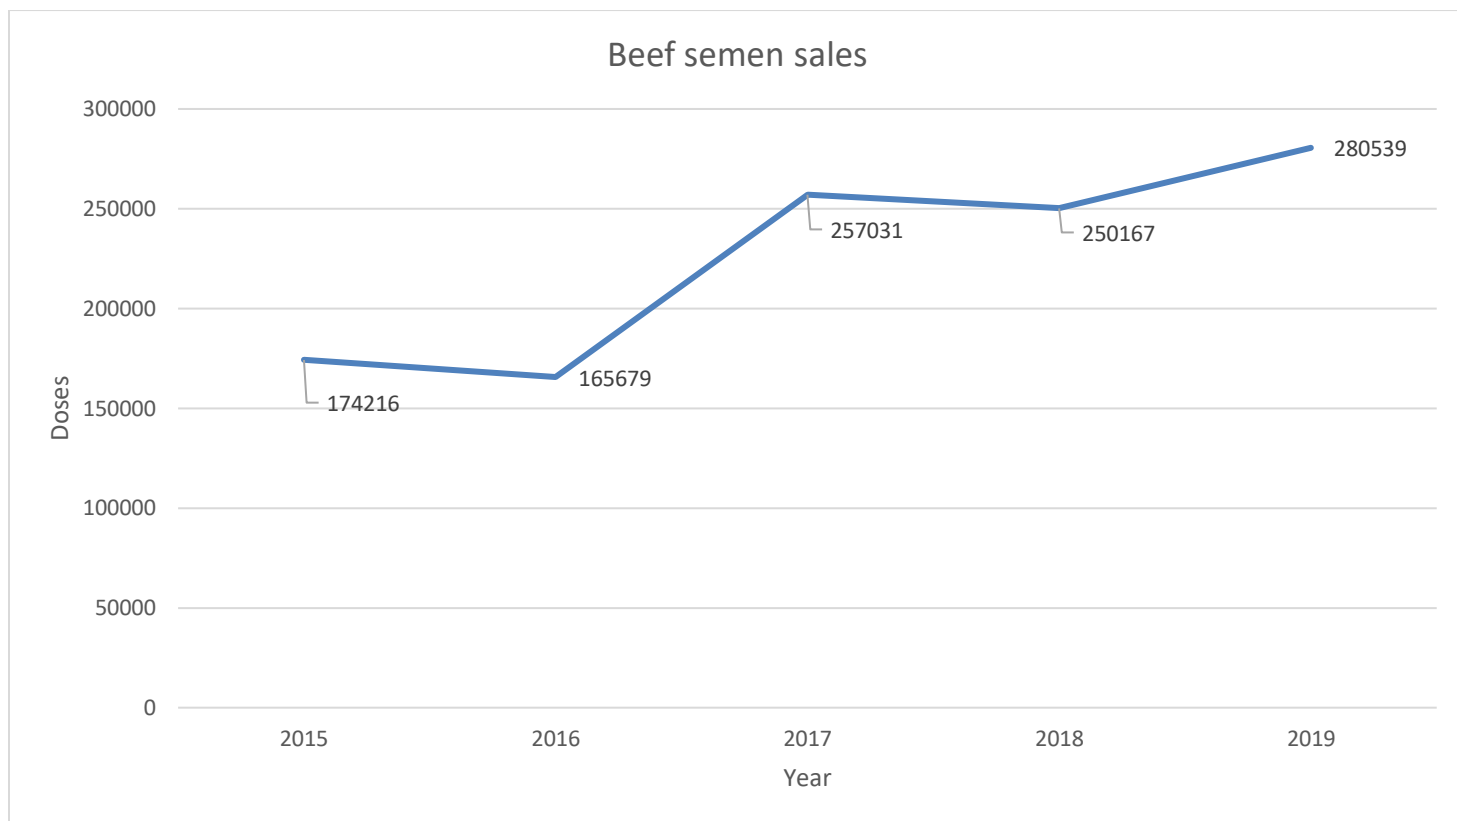

Beef Semen Sales Dometic & Export

Information Supplied by:

National Herd Improvement Association of Australia Inc. Tel: 1300 844 220 Email: sara@nhia.org.au