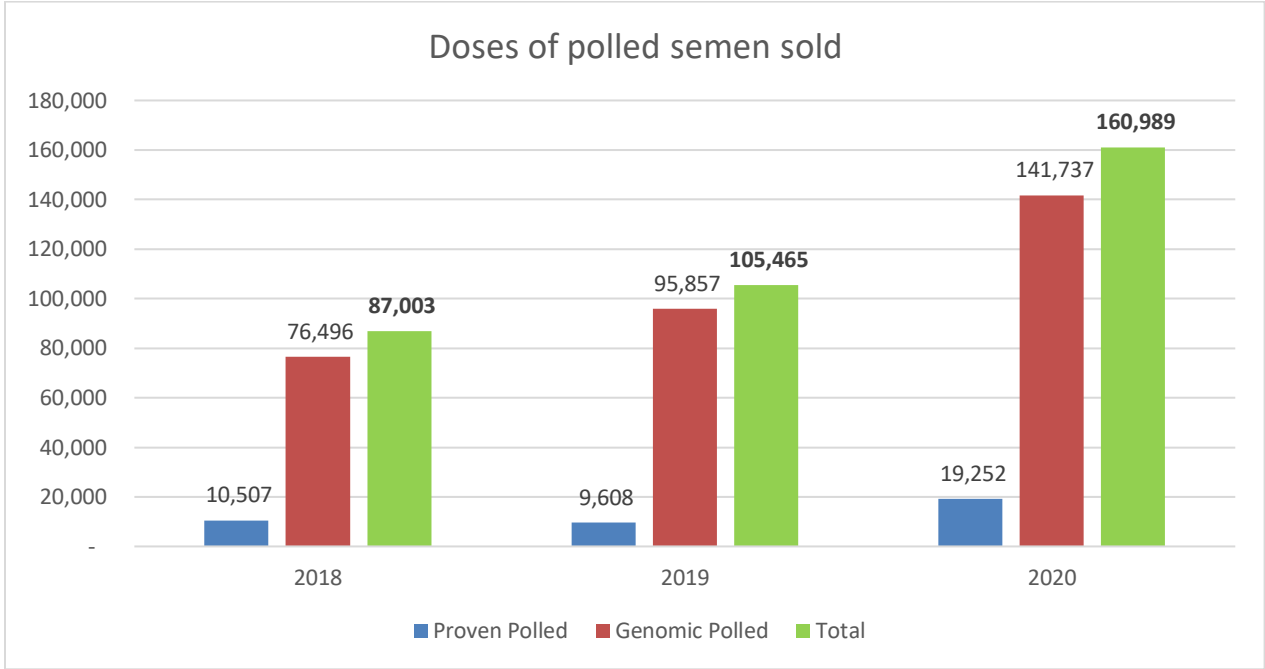

Doses of polled semen sold

Note: 2018 was the beginning of measuring proven polled and genomic polled. The years presented of 2018, 2019 and 2020 have been the first three years of capturing this data.

2020 Information Supplied by:

National Herd Improvement Association of Australia Inc. Tel: 1300 844 220 Email: sara@nhia.org.au