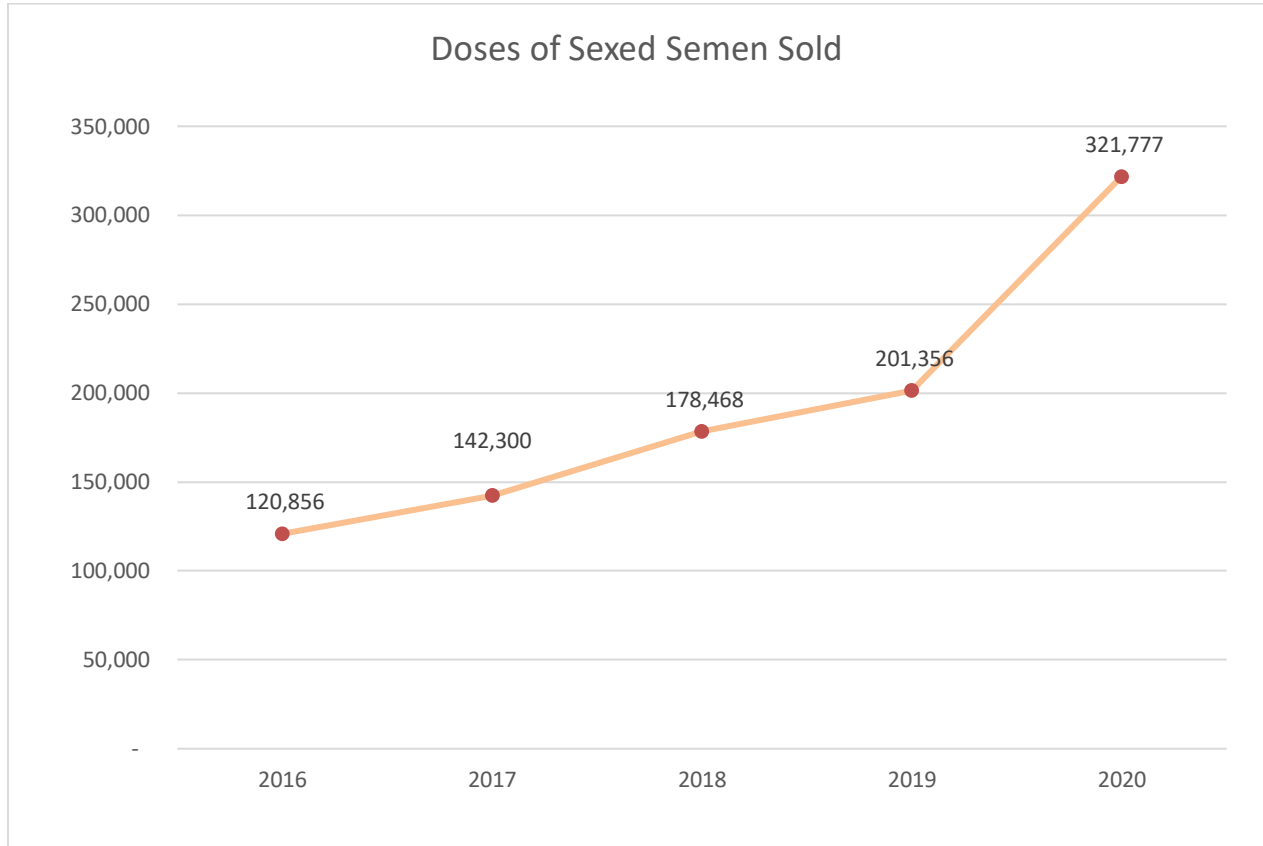

Doses of Sexed Semen Sold (Genomic | Proven | Fresh | Frozen)

2020 Information Supplied by:

National Herd Improvement Association of Australia Inc. Tel: 1300 844 220 Email: sara@nhia.org.au