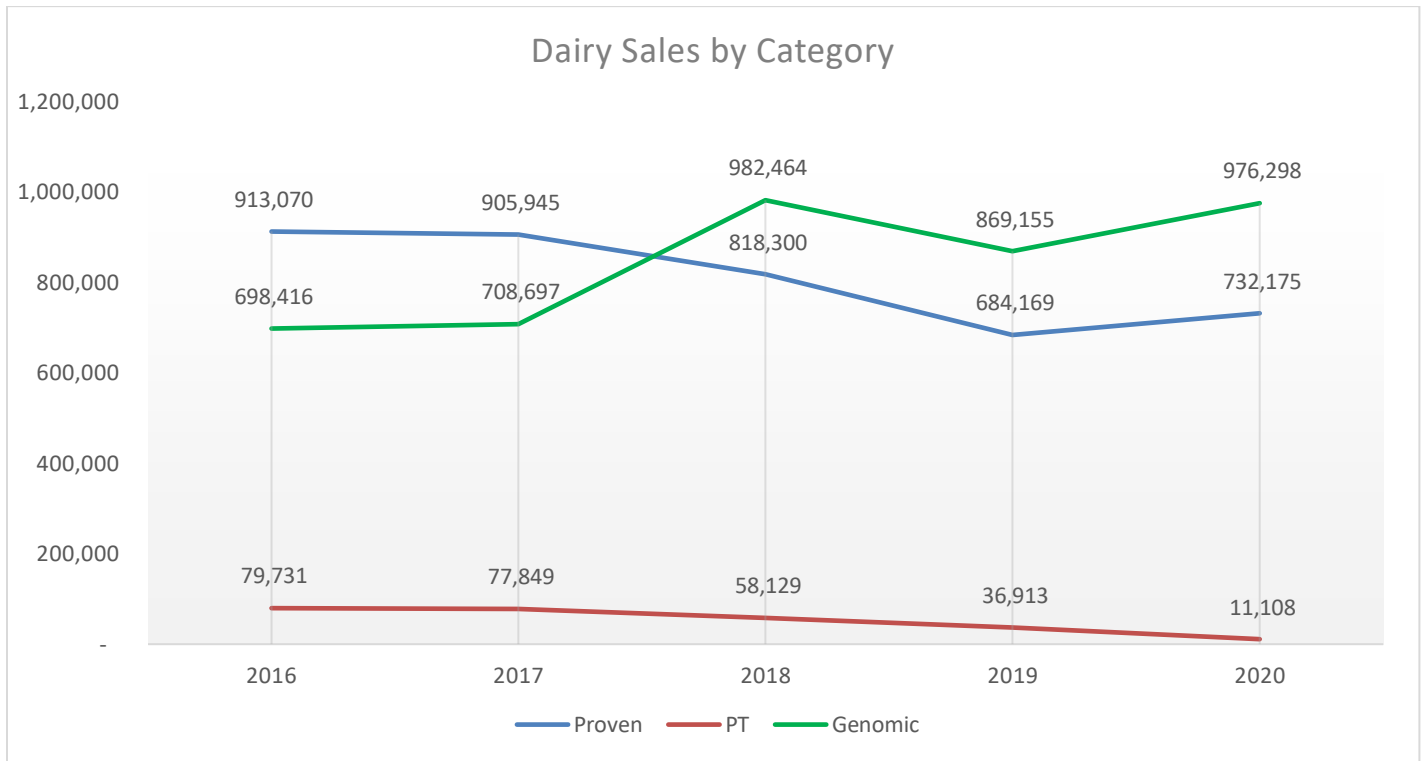

Dairy Semen Sales by Category