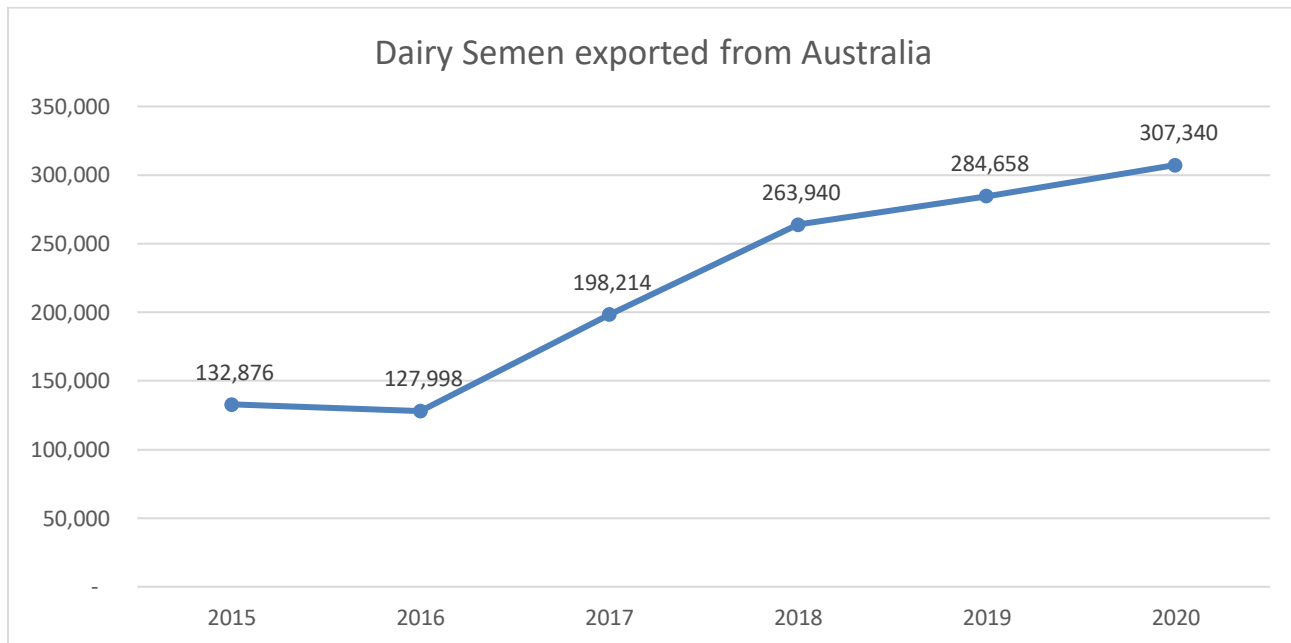

Dairy Semen Exported from Australia

2020 Information Supplied by:

National Herd Improvement Association of Australia Inc. Tel: 1300 844 220 Email: sara@nhia.org.au