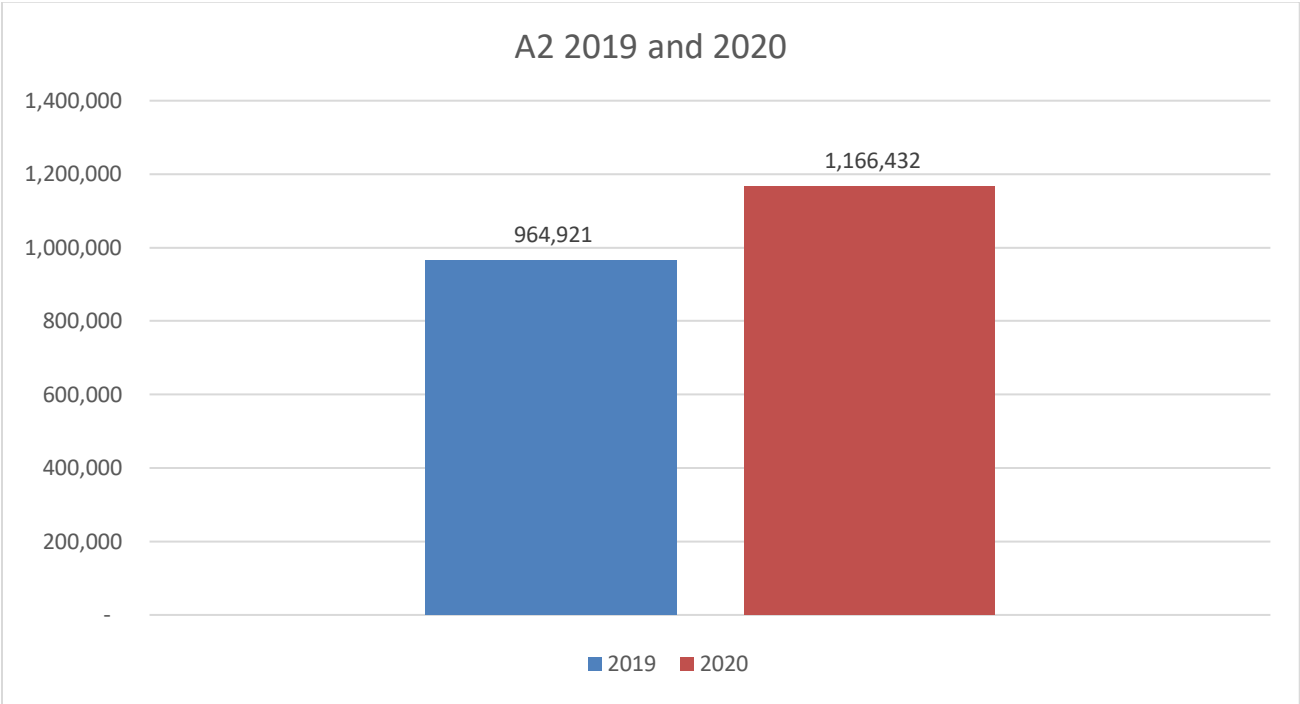

Percentage of total doses of semen sold from bulls genomically selected for A2

Note: 2019 was the beginning of measuring A2. The chart represents the two years when the data has been captured.

2020 Information Supplied by:

National Herd Improvement Association of Australia Inc. Tel: 1300 844 220 Email: sara@nhia.org.au