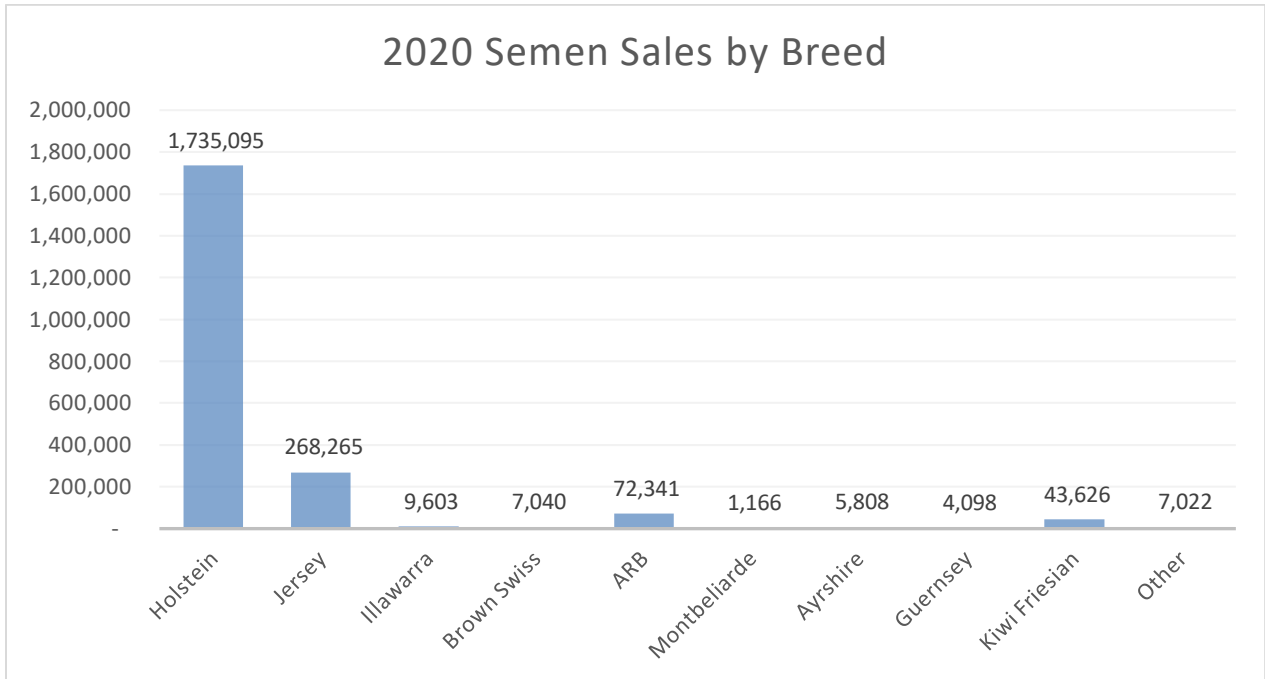

Total Dairy Semen Sales by breed for import, domestic and export

Note: The next table shows a year on year snapshot

2020 Information Supplied by:

National Herd Improvement Association of Australia Inc. Tel: 1300 844 220 Email: sara@nhia.org.au