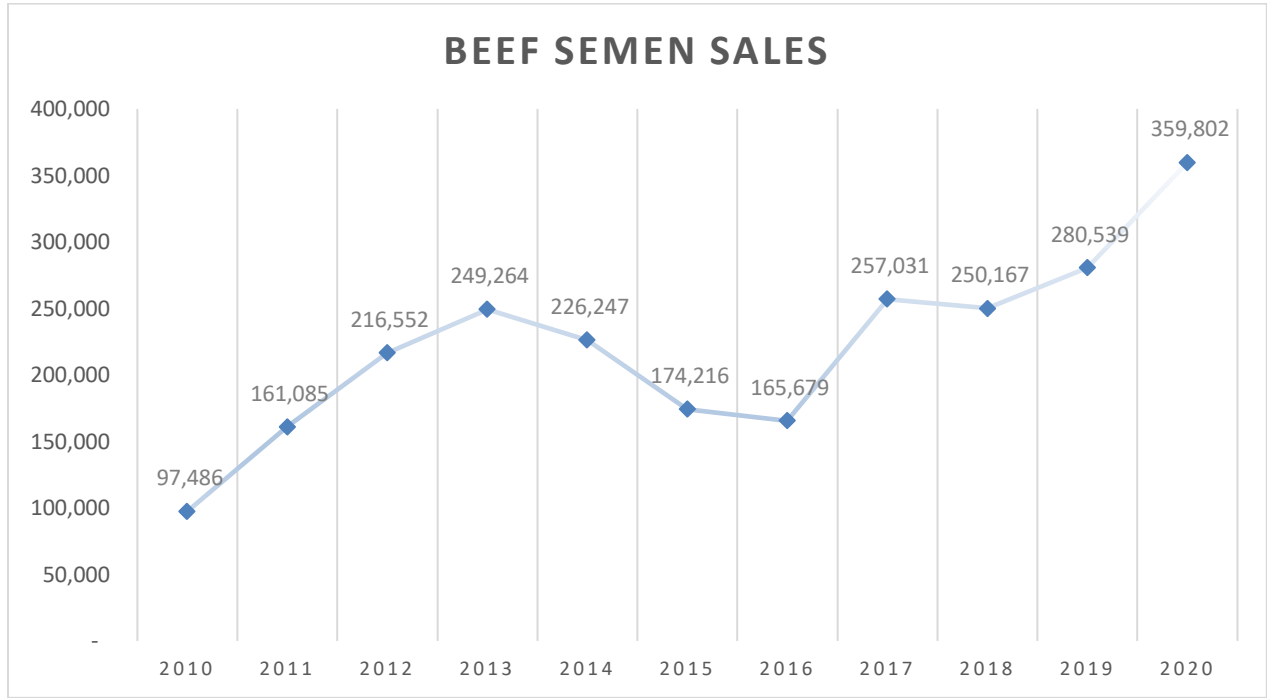

Beef Semen Sales Dometic & Export

2020 Information Supplied by:

National Herd Improvement Association of Australia Inc. Tel: 1300 844 220 Email: sara@nhia.org.au