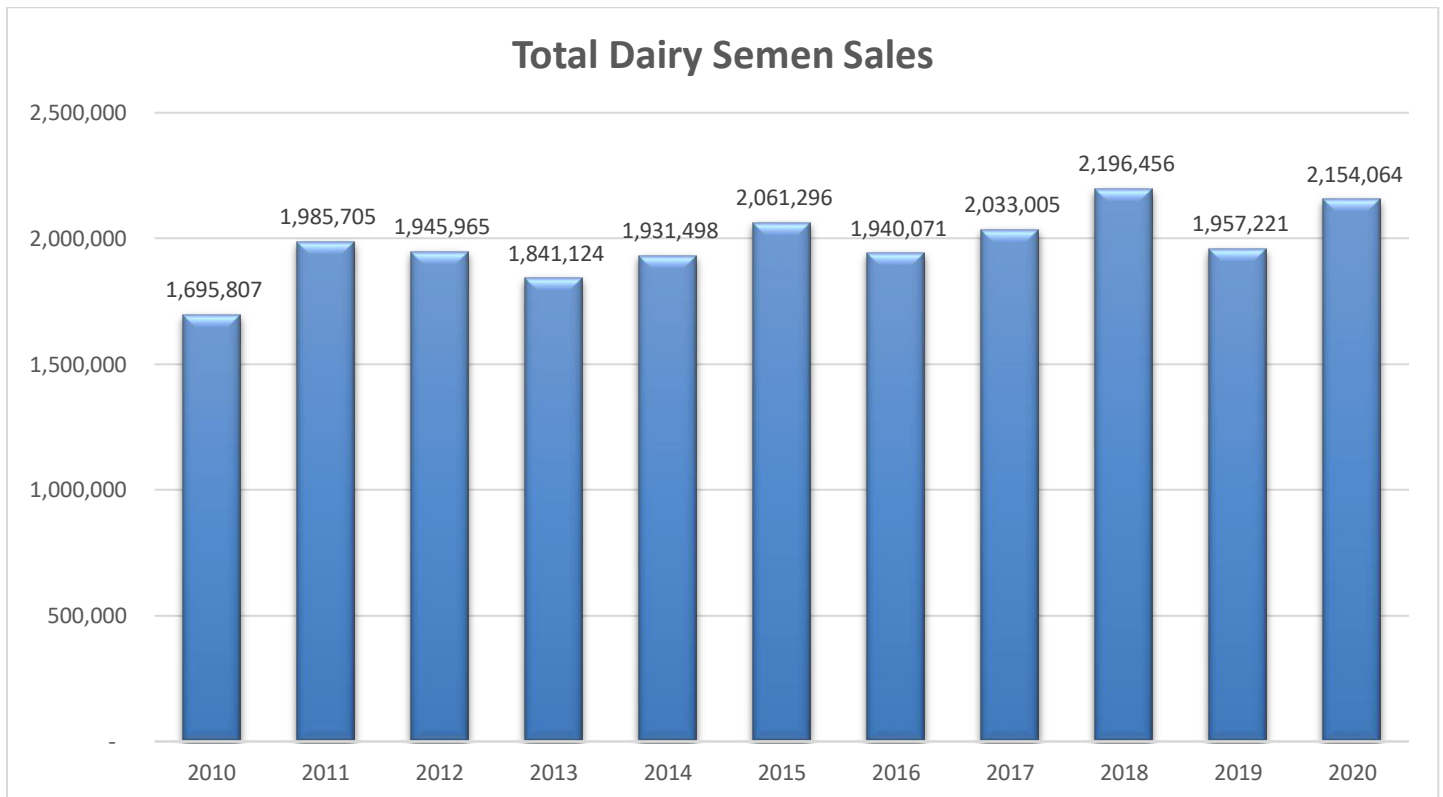

Total Dairy Semen Sales Domestic & Export